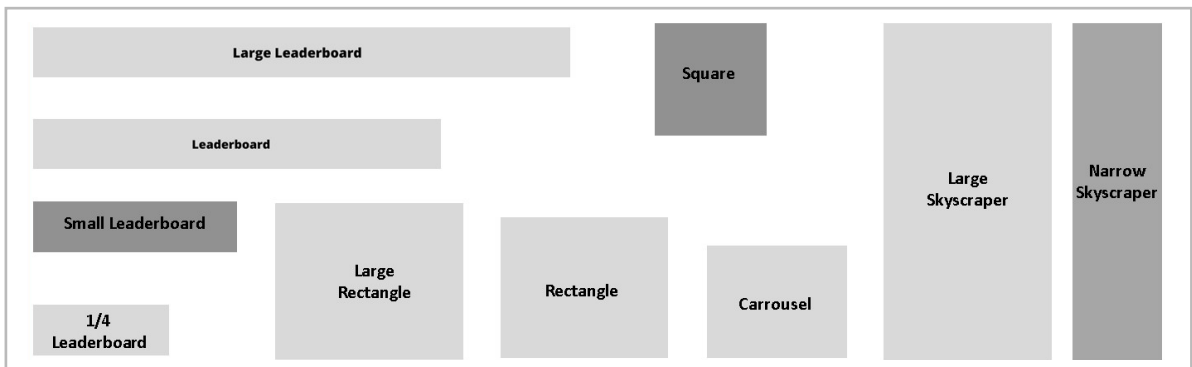

| AD Name | Size in Pixels | Monthly Price | Display Time in Sec/Min | 3 Month Contract 20% Off | 6 Month Contract 30% Off | Nonprofits 50% Off |
|-------------------|----------------|---------------|-------------------------|--------------------------|--------------------------|--------------------|
| Large Leaderboard | 970 x 90 | \$250 | 15 | \$600 | \$1,050 | \$125 |
| Leaderboard | 728 x 90 | \$210 | 15 | \$504 | \$882 | \$105 |
| Small Leaderboard | 364 x 90 | \$170 | 15 | \$408 | \$714 | \$85 |
| 1/4 Leaderboard | 122 x 90 | \$180 | 15 | \$432 | \$756 | \$90 |
| Medium Rectangle | 300 x 250 | \$170 | 15 | \$408 | \$714 | \$85 |
| Large Rectangle | 336 x 280 | \$190 | 15 | \$456 | \$798 | \$95 |
| Small Square | 200 x 200 | \$150 | 15 | \$360 | \$630 | \$75 |
| Wide Skyscraper | 160 x 600 | \$210 | 15 | \$504 | \$882 | \$105 |
| Large Skyscraper | 300 x 600 | \$260 | 15 | \$624 | \$1,092 | \$130 |
| Carrousel | 300 x 250 | \$100 | 10 | \$240 | \$420 | \$50 |